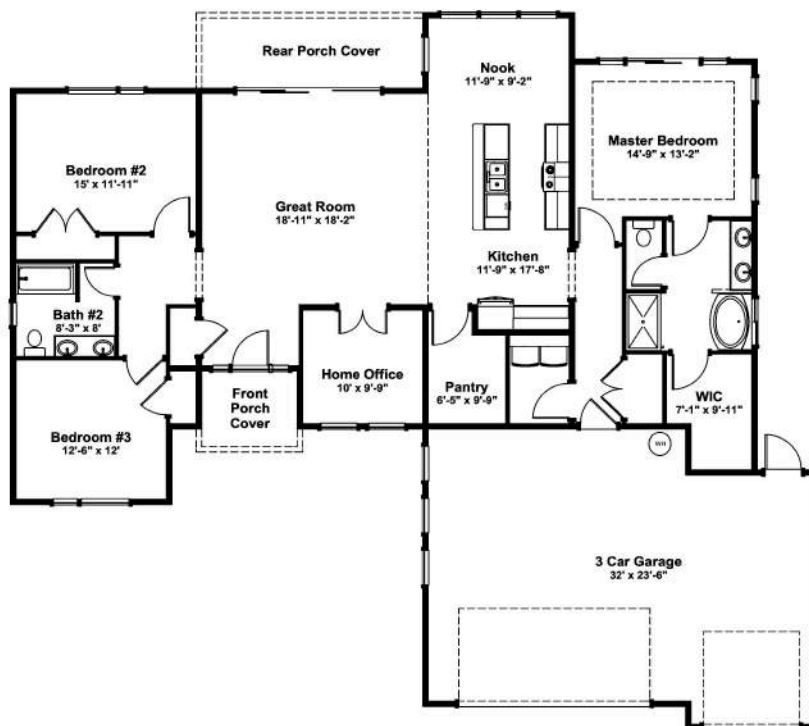

Colina Park 2036 sq. ft. • 3 bedrooms • 2 baths • 3 car garage

“Built on Your Land” | [Fairwayhomeswest.com](https://www.fairwayhomeswest.com)

© 2007-2022 All Rights Reserved - Fairway Homes West AZ Lic # ROC261141, Plan numbers indicate the approx. square footage of living space. Elevation renderings shown may reflect artists interpretation and/or optional features, and may not represent the finished product. Fairway Homes West reserves the rights to change specifications and pricing without notice or obligation.