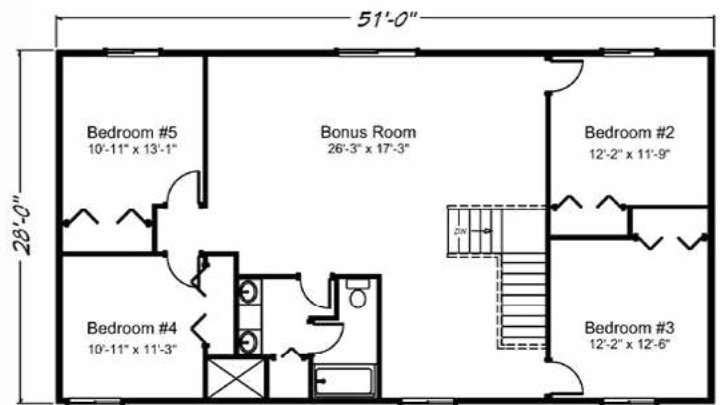

Muirfield North 2800 sq. ft. • 5 bedrooms • 2 1/2 baths • 2 car garage

“Built on Your Land” | FairwayHomesWest.com

© 2007-2019 All Rights Reserved - Fairway Homes West Arizona Lic. #ROC261141. Plan numbers indicate the approx. square footage of living space. Elevation renderings shown may reflect artists interpretation and/or optional features, and may not represent the finished product. Fairway Homes West reserves the rights to change specifications and pricing without notice or obligation.