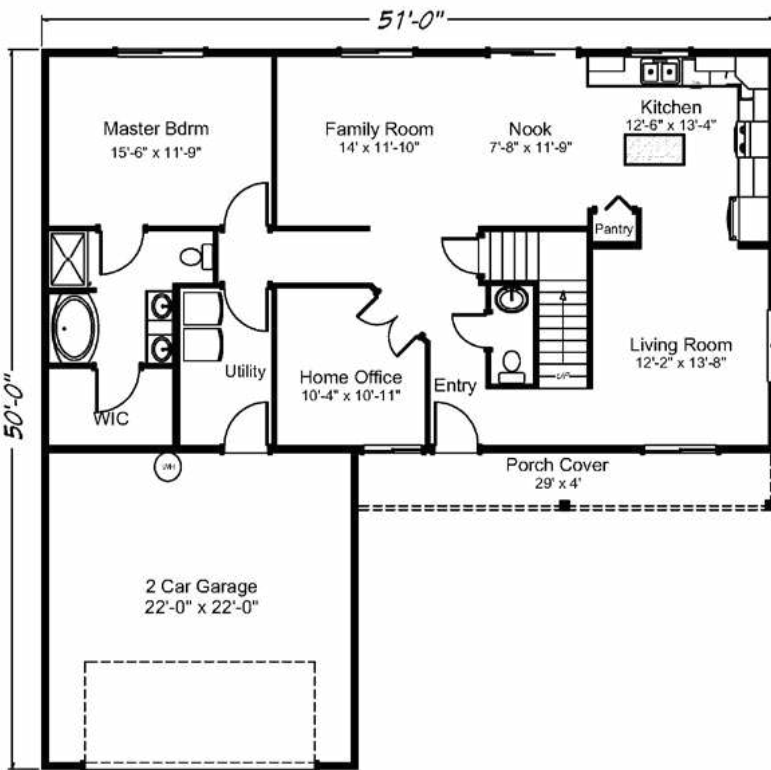

Muirfield North 2800 sq. ft. • 5 bedrooms • 2 1/2 baths • 2 car garage

“Built on Your Land” | FairwayHomesWest.com

© 2007-2019 All Rights Reserved - Fairway Homes West Arizona Lic. #ROC261141. Plan numbers indicate the approx. square footage of living space. Elevation renderings shown may reflect artists interpretation and/or optional features, and may not represent the finished product. Fairway Homes West reserves the rights to change specifications and pricing without notice or obligation.