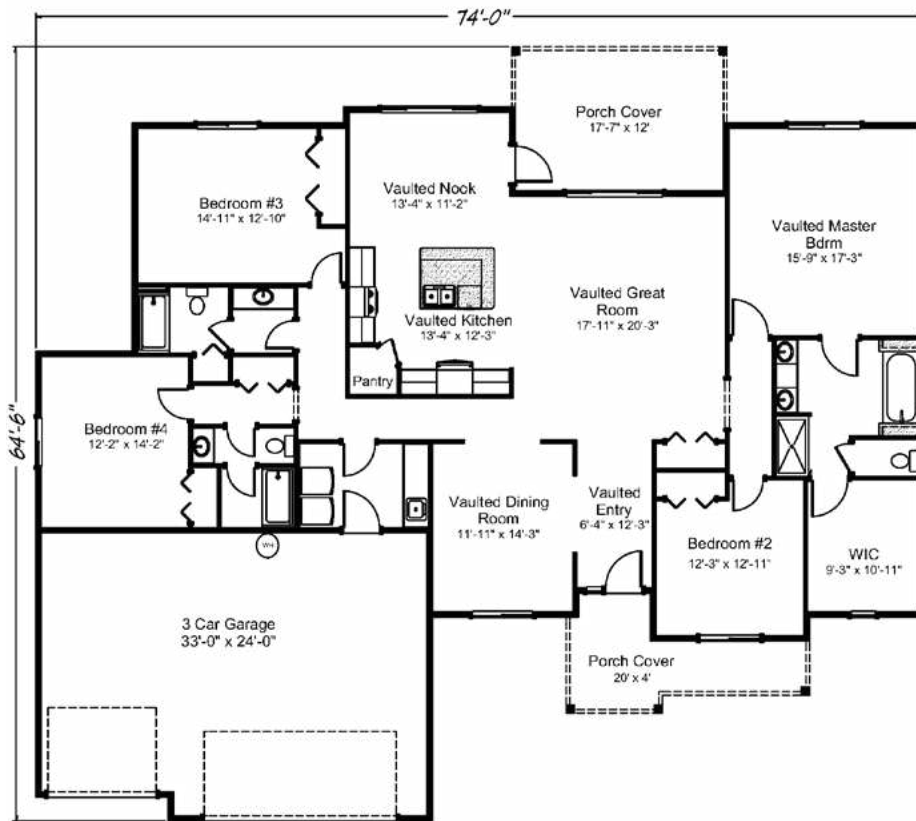

Crosswater 2587 sq. ft. • 4 bedrooms • 3 baths • 3 car garage

“Built on Your Land” | FairwayHomesWest.com

© 2007-2019 All Rights Reserved - Fairway Homes West Arizona Lic. #ROC261141. Plan numbers indicate the approx. square footage of living space. Elevation renderings shown may reflect artists interpretation and/or optional features, and may not represent the finished product. Fairway Homes West reserves the rights to change specifications and pricing without notice or obligation.