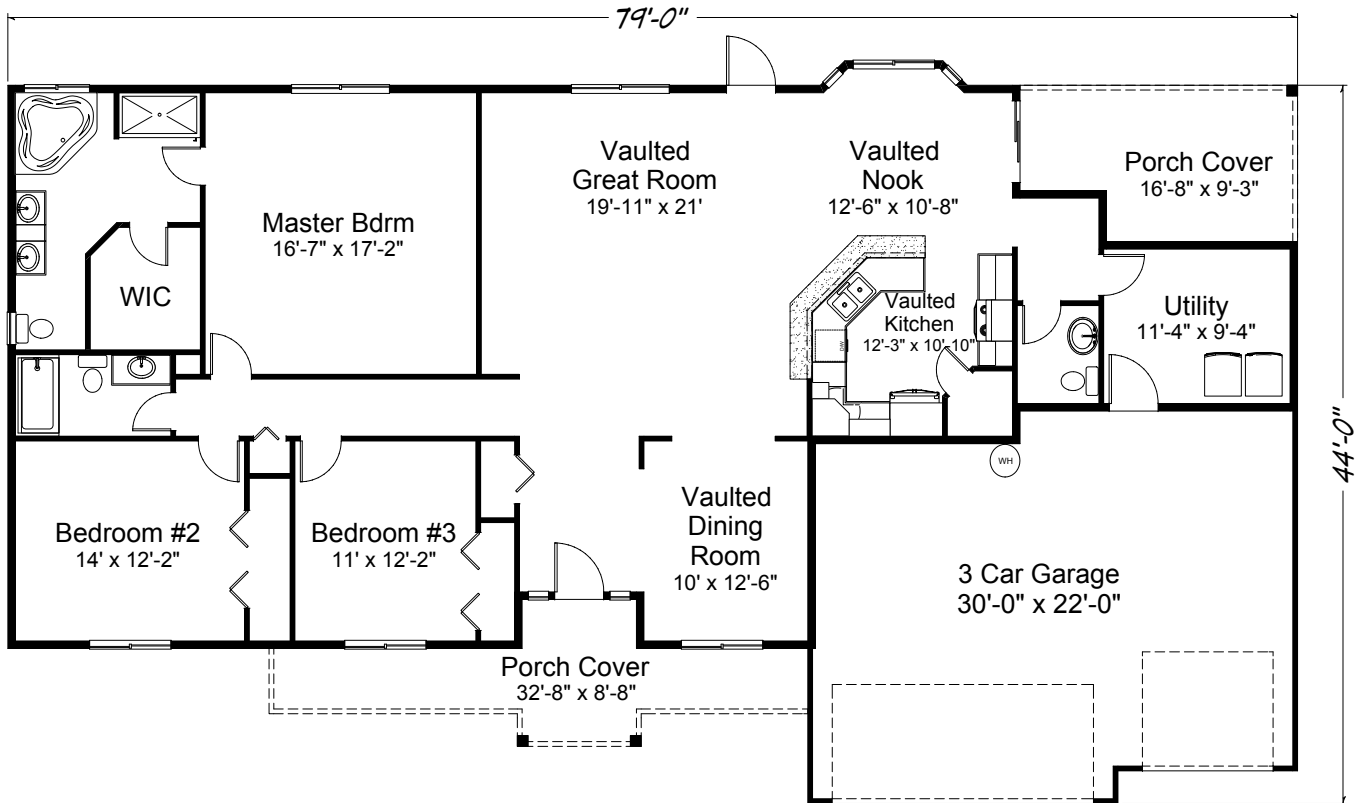

Shadow Mountain 2164 sq. ft. • 3 bedrooms • 2 1/2 baths • 3 car garage

“Built on Your Land” | FairwayHomesWest.com

© 2007-2019 All Rights Reserved - Fairway Homes West Arizona Lic. #ROC261141. Plan numbers indicate the approx. square footage of living space. Elevation renderings shown may reflect artists interpretation and/or optional features, and may not represent the finished product. Fairway Homes West reserves the rights to change specifications and pricing without notice or obligation.