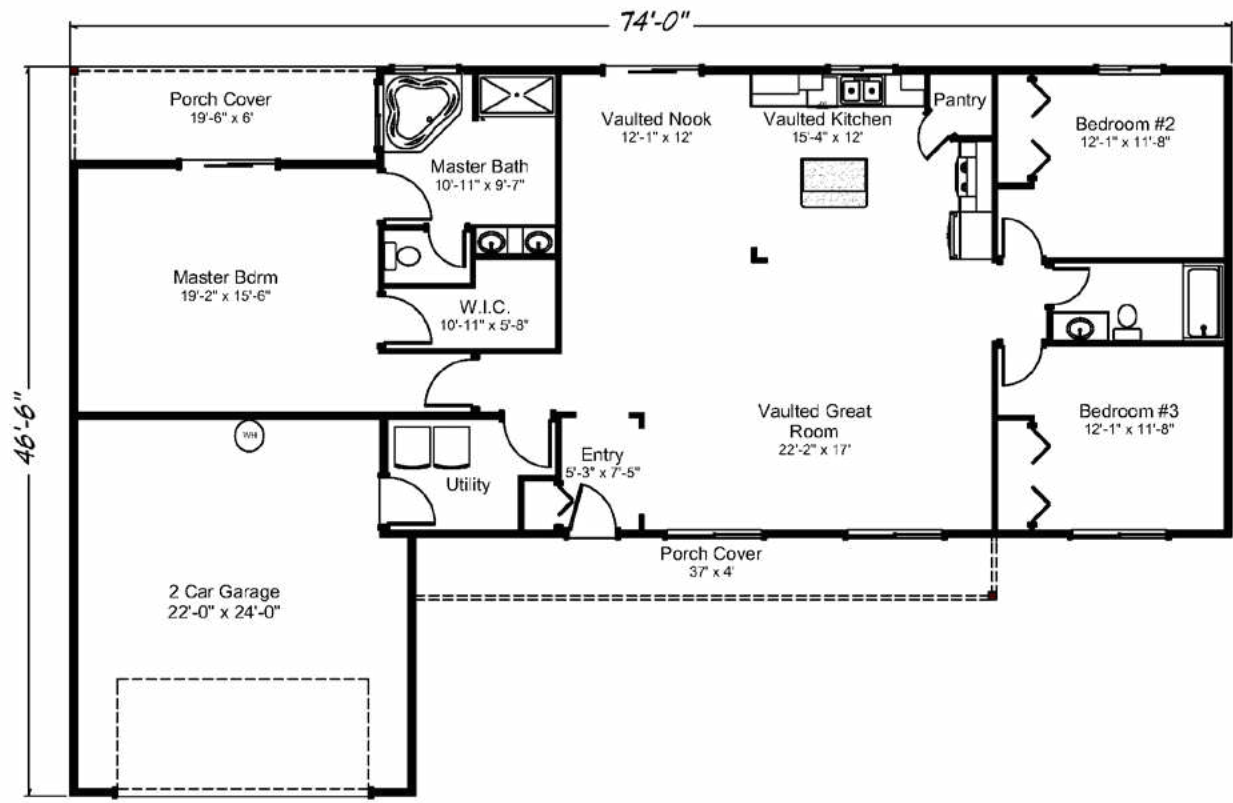

New Castle 1958 sq. ft. • 3 bedrooms • 2 baths • 2 car garage

“Built on Your Land” | FairwayHomesWest.com

© 2007-2019 All Rights Reserved - Fairway Homes West Arizona Lic. #ROC261141. Plan numbers indicate the approx. square footage of living space. Elevation renderings shown may reflect artists interpretation and/or optional features, and may not represent the finished product. Fairway Homes West reserves the rights to change specifications and pricing without notice or obligation.