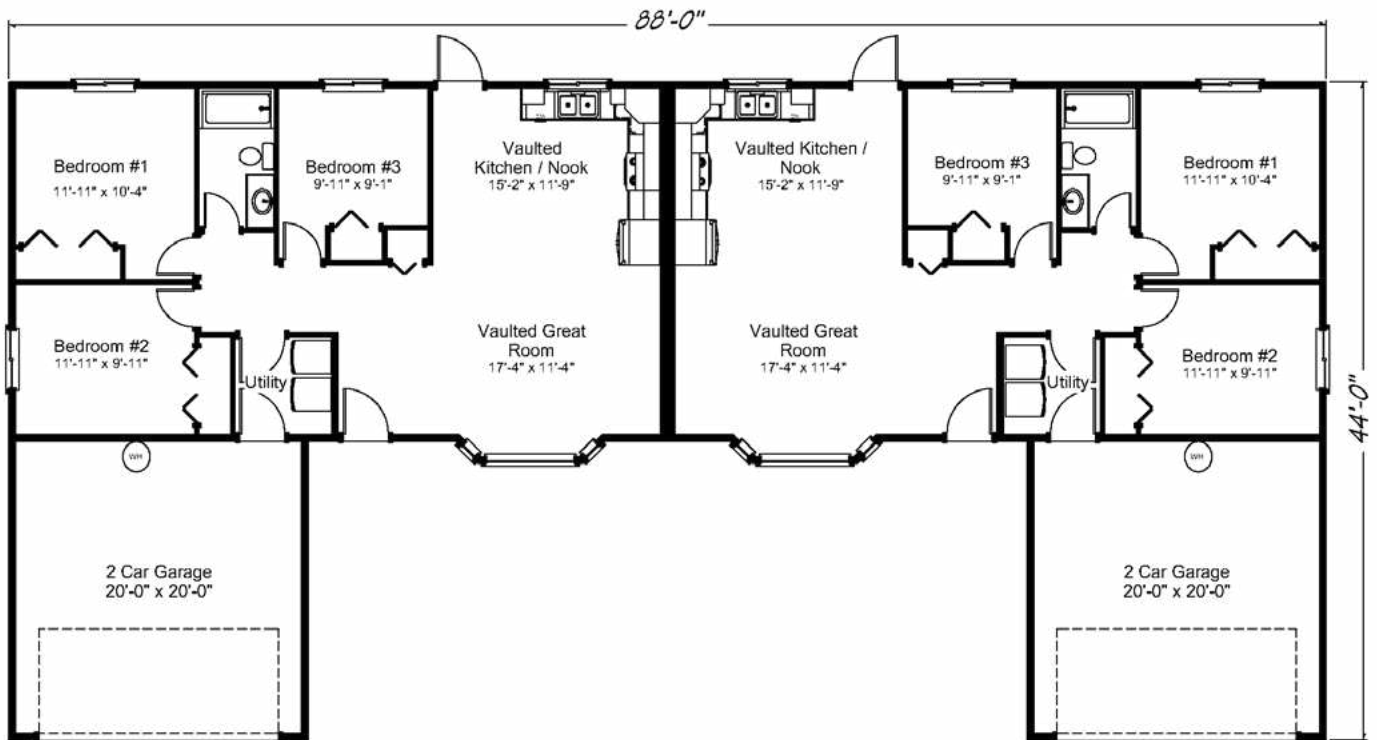

Prospector 1068 sq. ft. • 3 bedrooms • 1 bath • 2 car garage • (Per Unit)

“Built on Your Land” | FairwayHomesWest.com

© 2007–2019 All Rights Reserved – Fairway Homes West Arizona Lic. #ROC261141. Plan numbers indicate the approx. square footage of living space. Elevation renderings shown may reflect artists interpretation and/or optional features, and may not represent the finished product. Fairway Homes West reserves the rights to change specifications and pricing without notice or obligation.