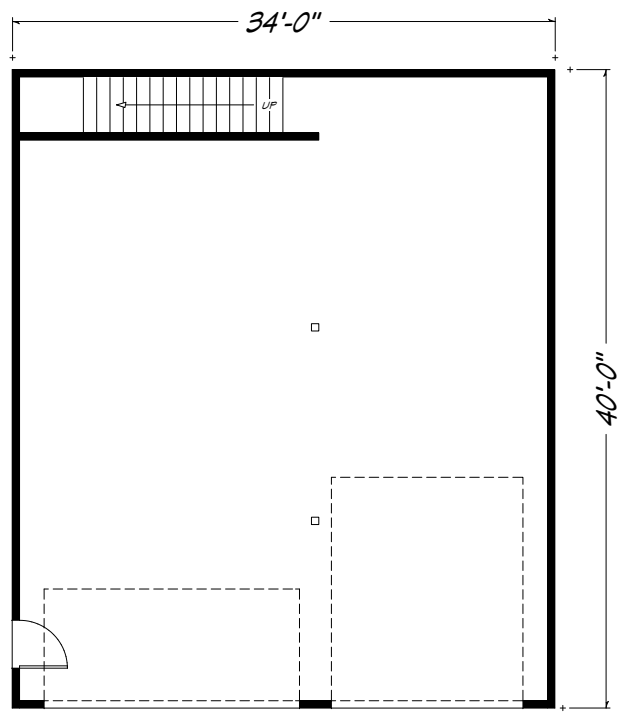

**Plan 8 36 ft. x 40 ft. RV 1440 sq. ft. Garage**

**“Built on Your Land” | [Fairwayhomeswest.com](http://Fairwayhomeswest.com)**

© 2007-2019 All Rights Reserved - Fairway Homes West AZ Lic # ROC261141. Plan numbers indicate the approx. square footage of living space. Elevation renderings shown may reflect artists interpretation and/or optional features, and may not represent the finished product. Fairway Homes West reserves the rights to change specifications and pricing without notice or obligation.