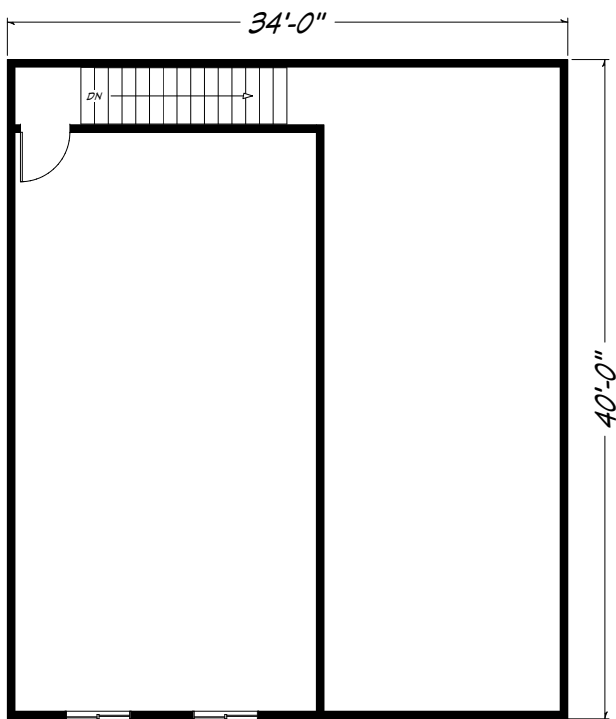

**Plan 8 36 ft. x 40 ft. RV 1440 sq. ft. Garage**

**“Built on Your Land” | [Fairwayhomeswest.com](http://Fairwayhomeswest.com)**

© 2007-2019 All Rights Reserved - Fairway Homes West AZ Lic # ROC261141. Plan numbers indicate the approx. square footage of living space. Elevation renderings shown may reflect artists interpretation and/or optional features, and may not represent the finished product. Fairway Homes West reserves the rights to change specifications and pricing without notice or obligation.